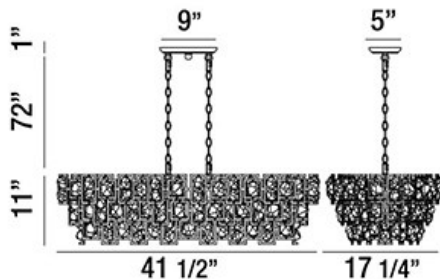

## ELROSE, 42" OVAL CHANDELIER

### PRODUCT DETAILS

No.	:	30070-011
Product Color	:	GOLD LEAF
Product Material	:	METAL
Shade / Accent Colour	:	GOLD/STONE
Shade / Accent Material	:	METAL/STONE
Length	:	41.5"
Width	:	17.25"
Height	:	11"
Overall Height	:	84"
Weight	:	36.3lbs

### TECHNICAL DETAILS

Light Direction	:	Down
Hanging Support Type	:	CHAIN
Hanging Support Length	:	72"
Canopy / Backplate Length	:	9"
Canopy / Backplate Height	:	1"
Canopy / Backplate Width	:	5"
Adjustable Lamp Head	:	No
Location	:	DRY
Approval	:	