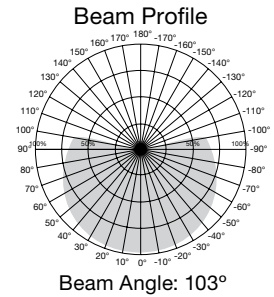

LED REFLECTOR LAMPS

11.5W & 16.5W BR40 LED reflectors 80 & 90 CRI

- 65W BR40 replacement uses only up to 13 Watts
- 85W BR40 replacement uses only 16.5 Watts
- Indoor residential and commercial lighting
- Dimmable
- Damp location
- Long life—25,000 hours
- ENERGY STAR certified*
- 3 Year warranty

11.5, 13 & 16.5W BR40 LED Reflectors 80 & 90 CRI

Item Number	Lamp Description	W	V	CRI	CCT	Lm	Bulb Type	M.O.L. (Inches)	Life/ Hrs.	UPC	Pack
S9634*	11.5BR40/LED/2700K/940L/120V	11.5	120	80	2700K	940	BR40	6 7/16	25K	045923096341	12/6
S9635*	11.5BR40/LED/3000K/940L/120V	11.5	120	80	3000K	940	BR40	6 7/16	25K	045923096358	12/6
S9636*	11.5BR40/LED/4000K/940L/120V	11.5	120	80	4000K	940	BR40	6 7/16	25K	045923096365	12/6
S9637*	11.5BR40/LED/5000K/940L/120V	11.5	120	80	5000K	940	BR40	6 7/16	25K	045923096372	12/6
S9638*	16.5BR40/LED/2700K/1200L/120V	16.5	120	80	2700K	1200	BR40	6 7/16	25K	045923096389	12/6
S9639*	16.5BR40/LED/3000K/1200L/120V	16.5	120	80	3000K	1200	BR40	6 7/16	25K	045923096396	12/6
S9640*	16.5BR40/LED/4000K/1200L/120V	16.5	120	80	4000K	1200	BR40	6 7/16	25K	045923096402	12/6
S9641*	16.5BR40/LED/5000K/1200L/120V	16.5	120	80	5000K	1200	BR40	6 7/16	25K	045923096419	12/6
90 CRI—CEC/T20											
S29615*■	13BR40/LED/927/120V	13	120	90	2700K	1075	BR40	6 7/16	25K	045923296154	12/6
S28580*■	13BR40/LED/930/120V	13	120	90	3000K	1075	BR40	6 7/16	25K	045923285806	12/6
S28493*■	13BR40/LED/940/120V	13	120	90	4000K	1075	BR40	6 7/16	25K	045923284939	12/6
S28597*	13BR40/LED/950/120V	13	120	90	5000K	1075	BR40	6 7/16	25K	045923285974	12/6

■ Also T24 compliant.

Product sheet SA1812

7W LED PAR20 - amber

- Solid state LED lighting
- Reflector replacement lamp
- Long life—25,000 hours
- Amber color - 620nm - Sea turtle friendly

7W LED PAR20 - Amber

Item Number	Lamp Description	W	V	CCT	Lm	Bm	M.O.L. (Inches)	Life/ Hrs.	UPC	Pack/ Master
S29188	7PAR20/LED/40/AMBER/120V	7	120	AMBER	340	40°	3 1/4	25K	045923291883	24/6

Product sheet SA1641