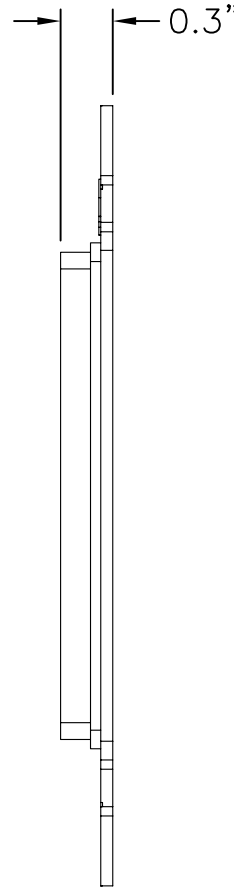

2

1

NOTES:

1. MATERIAL: ABS
2. UL LISTED
3. COLORS AVAILABLE: IVORY, BROWN, BLACK,
  LIGHT ALMOND ,WHITE
4. INSTALLATION HARDWARE INCLUDED

B

B

A

A

PROPRIETARY AND CONFIDENTIAL
THE INFORMATION CONTAINED
IN THIS DRAWING IS THE SOLE
PROPERTY OF On-Q/LEGRAND.
ANY REPRODUCTION IN PART OR
AS A WHOLE WITHOUT THE WRITTEN
PERMISSION OF On-Q/LEGRAND
IS PROHIBITED. DRAWING IS SUBJECT
TO CHANGE WITHOUT NOTICE.

on·Q

legrand

P.O. Box 60907
Middletown, PA 17106-0907
1-800-321-2343

TITLE:

DECORATOR STRAP BLANK

SIZE	DWG NO	FILE NAME	CUST REV
A	WP3410	CD-WP3410	1
REVISED DATE	SCALE	SHEET	
11/09/07	NONE	1 OF 1	

2

1