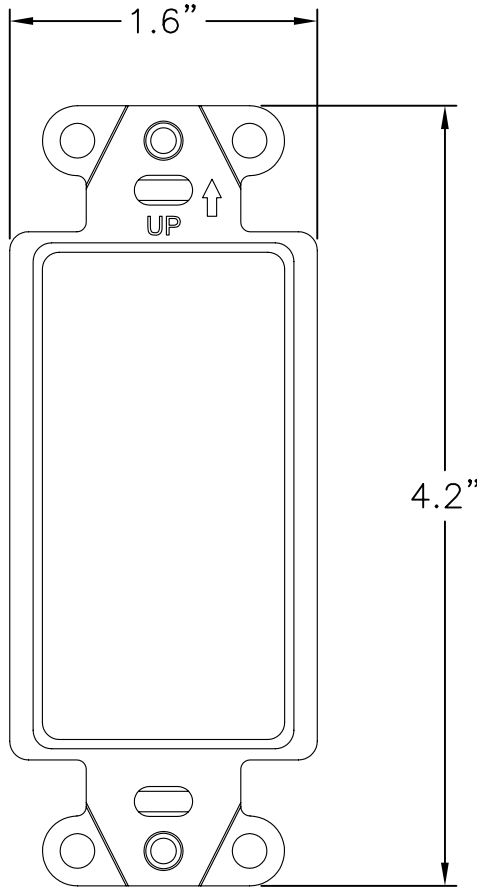

2

1

NOTES:

1. MATERIAL: ABS
2. UL LISTED
3. COLORS AVAILABLE: IVORY, BROWN, BLACK,
  LIGHT ALMOND ,WHITE
4. INSTALLATION HARDWARE INCLUDED

B

B

A

A

PROPRIETARY AND CONFIDENTIAL
THE INFORMATION CONTAINED
IN THIS DRAWING IS THE SOLE
PROPERTY OF On-Q/LEGRAND.
ANY REPRODUCTION IN PART OR
AS A WHOLE WITHOUT THE WRITTEN
PERMISSION OF On-Q/LEGRAND
IS PROHIBITED. DRAWING IS SUBJECT
TO CHANGE WITHOUT NOTICE.

on·Q

legrand

P.O. Box 60907
Middletown, PA 17106-0907
1-800-321-2343

TITLE:

DECORATOR STRAP BLANK

SIZE	DWG NO	FILE NAME	CUST REV
A	WP3410	CD-WP3410	1
REVISED DATE	SCALE	SHEET	
11/09/07	NONE	1 OF 1	

2

1