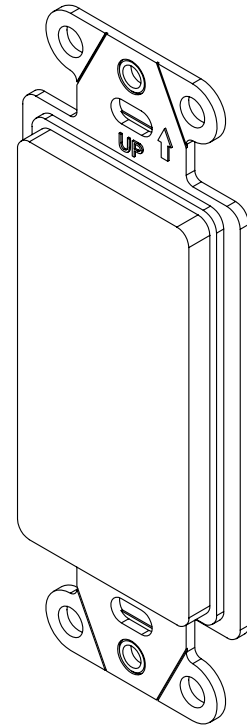

2

1

NOTES:

1. MATERIAL: ABS
2. UL LISTED
3. COLORS AVAILABLE: IVORY, BROWN, BLACK,
  LIGHT ALMOND ,WHITE
4. INSTALLATION HARDWARE INCLUDED

B

B

A

A

PROPRIETARY AND CONFIDENTIAL
THE INFORMATION CONTAINED
IN THIS DRAWING IS THE SOLE
PROPERTY OF On-Q/LEGRAND.
ANY REPRODUCTION IN PART OR
AS A WHOLE WITHOUT THE WRITTEN
PERMISSION OF On-Q/LEGRAND
IS PROHIBITED. DRAWING IS SUBJECT
TO CHANGE WITHOUT NOTICE.

on·Q

legrand

P.O. Box 60907
Middletown, PA 17106-0907
1-800-321-2343

TITLE:

DECORATOR STRAP BLANK

SIZE	DWG NO	FILE NAME	CUST REV
A	WP3410	CD-WP3410	1
REVISED DATE	SCALE	SHEET	
11/09/07	NONE	1 OF 1	

2

1