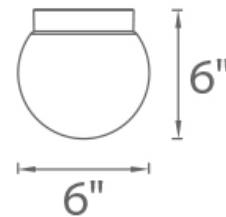

REPLACEMENT PARTS

RPL-GLA-52306 - Glass for FM-W52306

FINISHES

White

LINE DRAWING

Fixture Type: _____

Catalog Number: _____

Project: _____