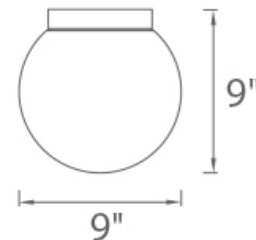

REPLACEMENT PARTS

RPL-GLA-52309 - Glass for FM-W52309

FINISHES

White

LINE DRAWING

Fixture Type: _____

Catalog Number: _____

Project: _____