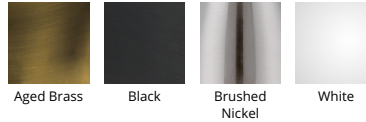

FINISHES

LINE DRAWING